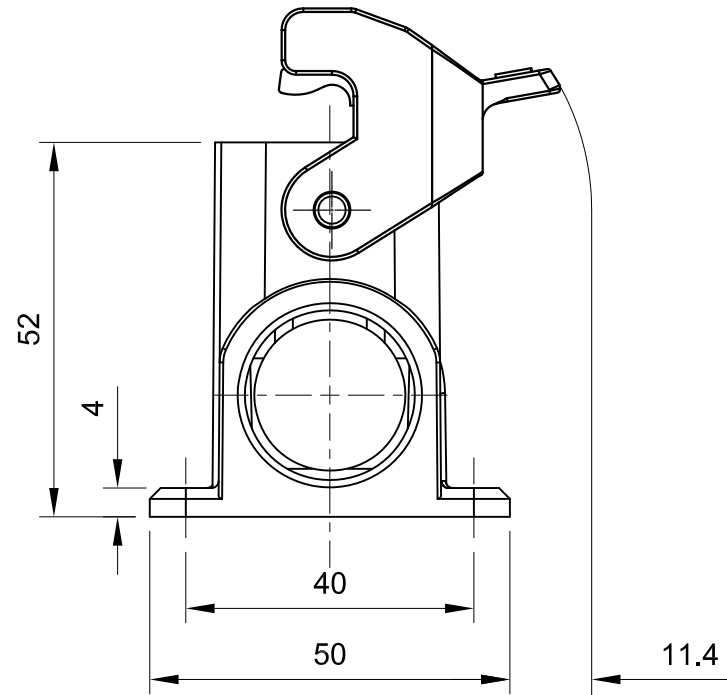

B

B

C

C

D

D

 InKonn (Suzhou) Electric Technology Co., Ltd.	 All Dimensions in mm Original Size DIN A4	Date 2021-05-10	Drawing No. TC3889518	Rev. A00	Scale 1:1
	Type Name HA10-SM-SL-PG16	Part No. 10 01 810 0612	Created by Shuxu Huang	Checked by Yiyi Luo	Page 1/1

1

2

3

4

5

6