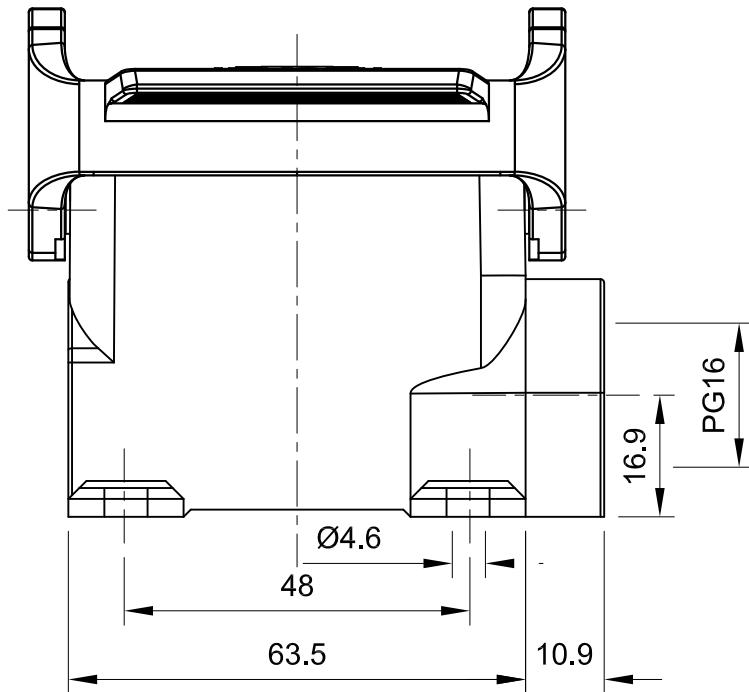

B

B

C

C

D

D

 InKonn (Suzhou) Electric Technology Co., Ltd.	 All Dimensions in mm Original Size DIN A4	Date 2021-05-10	Drawing No. TC3889518	Rev. A00	Scale 1:1
	Type Name HA10-SM-SL-PG16	Part No. 10 01 810 0612	Created by Shuxu Huang	Checked by Yiyi Luo	Page 1/1

1

2

3

4

5

6